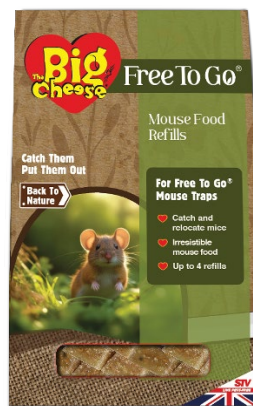

## Putting the heart into The Big Cheese

The Big Cheese Free To Go is a completely new way to control rodents without harming them. It's a safe space with meals included – making it easy to simply Catch Them & Put Them Out!

Not everyone wants to kill mice and rats when they invade the home. There's a growing number of people seeking humane and welfare friendly ways of keeping rodents at bay – without harming them. The Big Cheese Free To Go is a new sustainable and welfare-friendly way to control mice and rats.

Free To Go Biodegradable Mouse Traps provide a safe and secure space as well as a plentiful supply of irresistible mouse food. The ready-baited traps provide an attractive and safe space which the mice soon adopt and then its quick and easy to relocate them out into the garden. The trap then provides the shelter and food required until they are ready to move back to nature.

The sustainably produced traps are biodegradable too, so once the mice have finally vacated their temporary home, the FSC cardboard disintegrates to leave no lasting residue.

Free To Go Biodegradable traps are available in a multi-catch version for up to 8 mice as well as a twin pack of single catch traps. There's also a durable metal version suitable for repeated use and cage traps designed to catch and relocate rats too.