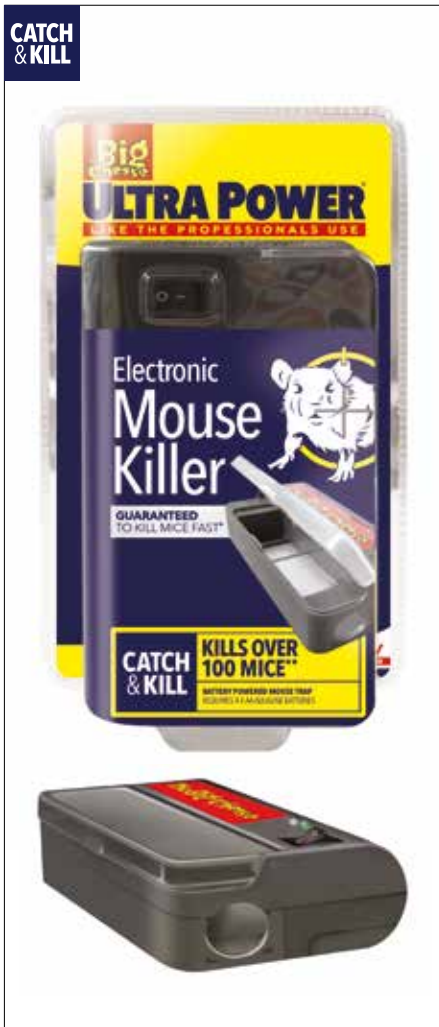

The **Big Cheese**

ULTRA POWER[®]

LIKE THE PROFESSIONALS USE

FOR **BIG** PEST PROBLEMS

STV

LIVE PEST-FREE

STV722

STV566

STV080

STV565

CATCH
& KILLCATCH
& KILL

All-Metal Selfset Traps

- Original, classic design of all-weather mouse and rat traps
- Easy set with hair's breadth sensitivity
- High performance snap and hold
- Bait with STV163

- Kills 100+ mice per set of AA batteries
- Quick, effective and humane, providing clean kill in seconds
- Semi-transparent window for quick and easy kill verification
- Safe to use around children and pets
- Low battery indicator
- Bait with STV163